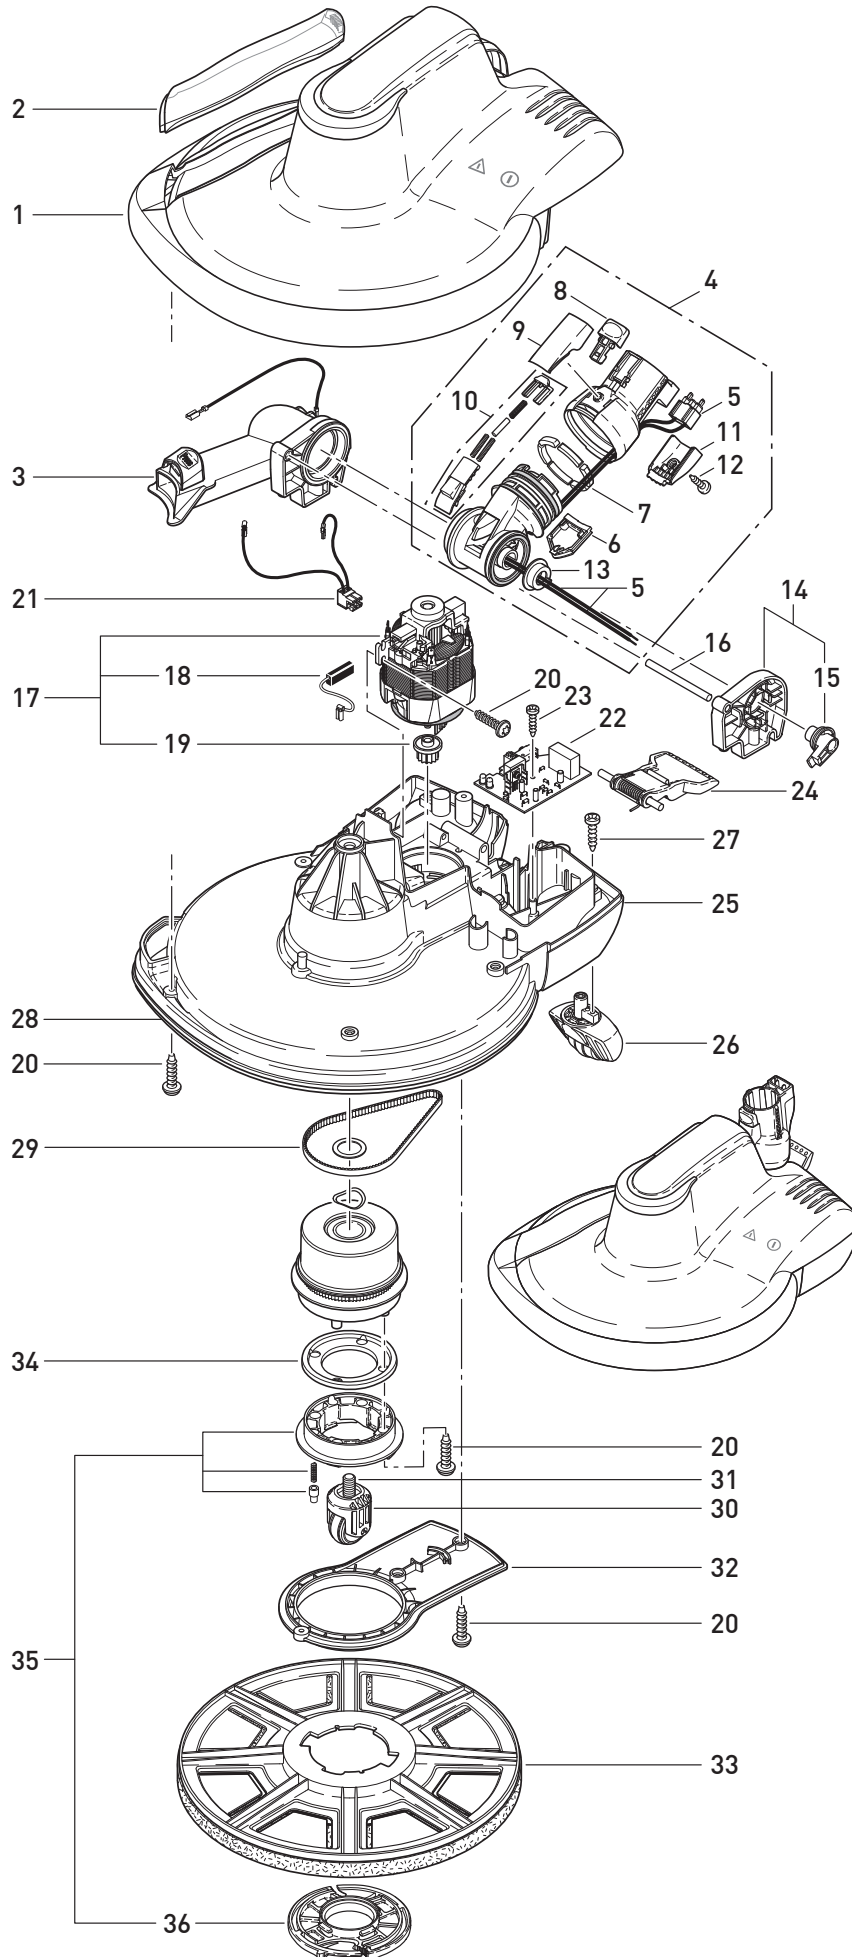

This information is intended for Europe (230V/240 V) only and does not apply to North America!

SEBO DISCO ICE BLUE

Pos.	Part No.	Description
1	3204gwSE	Power head cover
2	3205 tg	Suction duct access cover
3	3258 DG	Swivel neck support
4	3226 DG	Turning swivel neck
5	0876	Wiring for swivel neck
6	2947 DG	Cover
7	2950 ER	Bearing segments
8	1737 DG	Release button
9	2952 dg	Button cover
10	2945 DG	Swivel neck slide
11	2951 DG	Socket cover
12	01027 ER	Screw F3,9x9,5
13	2954	Swivel neck bearing
14	3257 ER	Swivel neck support l.h.
15	3238	Switch lever
16	2938 ER	Axle
17	3251 ER	Motor 230-240 V cpl.
18	05141 S	Pair of carbon brushes
19	3222	Motor pulley
20	01016 ER	Screw 4 x16
21	3245	Internal cable
22	3241 ER	Printed circuit board
23	01029 ER	Screw 2,9 x13
24	2937 OR	Foot pedal
25	3201 dg	Chassis
26	3254 DG	Rear castor
27	0102 ER	Screw 3,9 x13
28	3268 ER	Sealing strip
29	3221	Drive belt
30	3220 ER	Centre castor
31	01033 ER	Screw 10 x 25
32	3202 dg	Belt drive cover
33	3230ER00	SEBO Floor Pad blue
33	3230ER30	SEBO Floor Pad green
33	3286ER40	SEBO Floor Pads yellow and red
34	3219	Seal
35	3281 ER	Pad retainer cpl. with Quick-release disc
36	3280	Quick-release disc