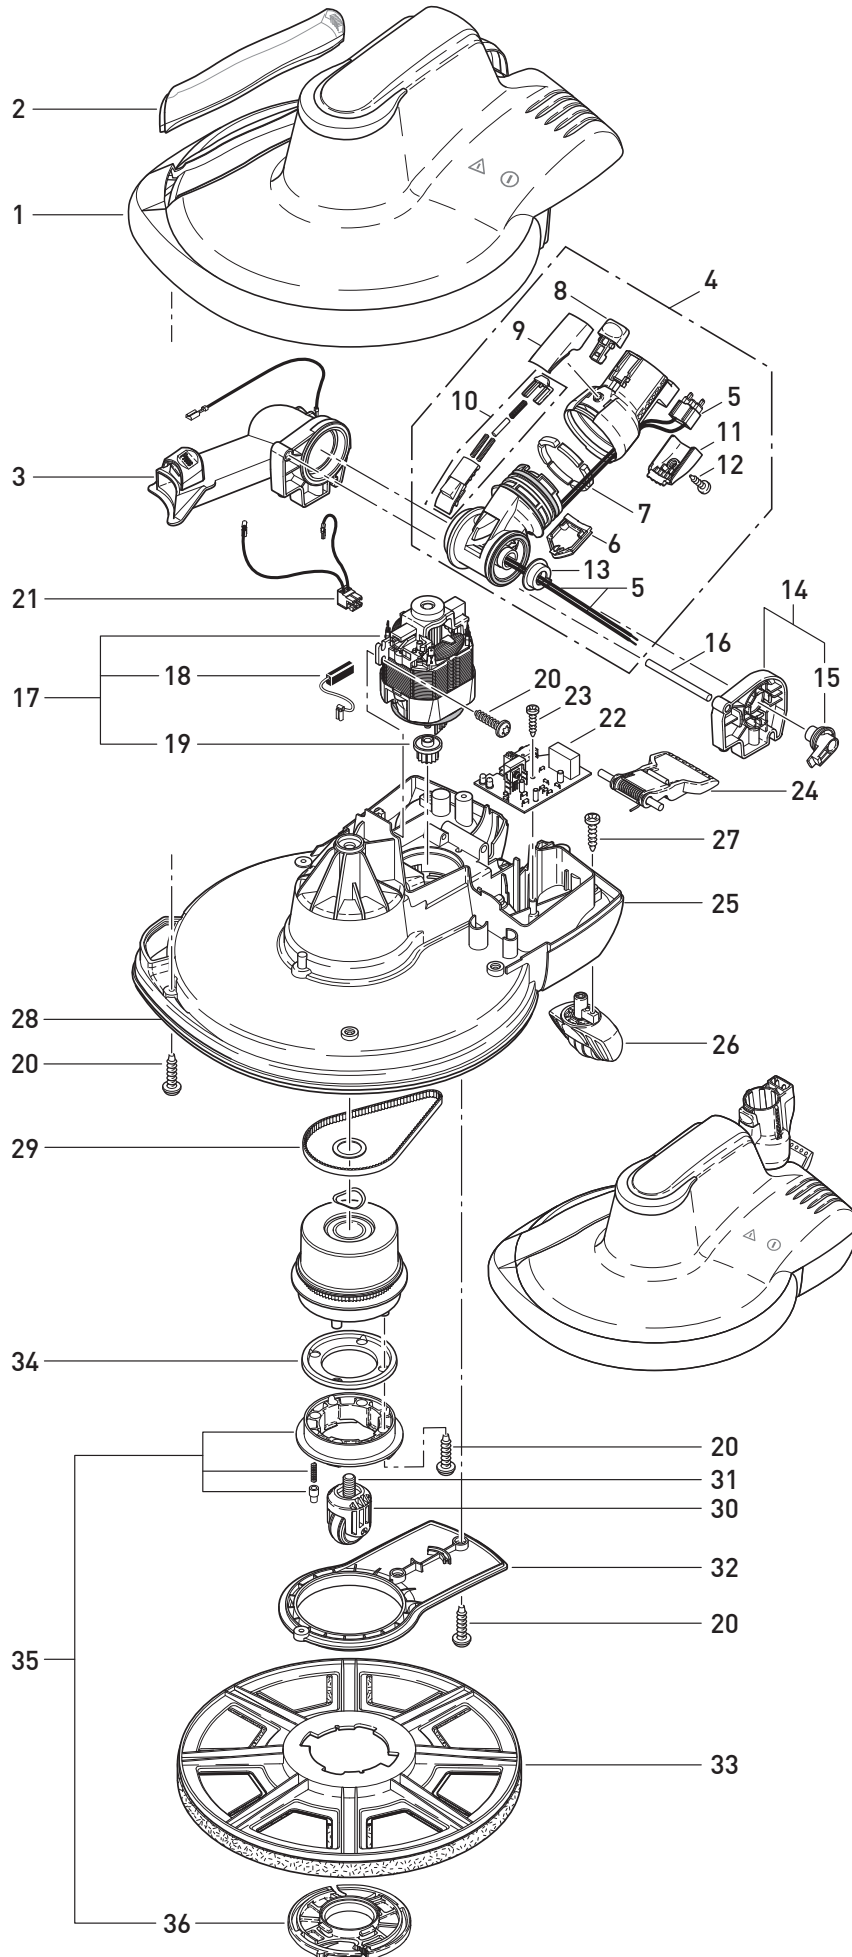

This information is intended for Europe (230V/240 V) only and does not apply to North America!

SEBO DISCO GRAPHIT

Pos.	Part No.	Description
1	3204gsSE	Power head cover
2	3205 tg	Suction duct access cover
3	3258 GS	Swivel neck support
4	3226 GS	Turning swivel neck
5	0876 ER	Wiring for swivel neck
6	2947 GS	Cover
7	2950 ER	Bearing segments
8	1737 GS	Release button
9	2952 gs	Button cover
10	2945 GS	Swivel neck slide
11	2951 GS	Socket cover
12	01027 ER	Screw F3,9x9,5
13	2954	Swivel neck bearing
14	3257 ER	Swivel neck support l.h.
15	3238	Switch lever
16	2938 ER	Axle
17	3251 ER	Motor 230-240 V cpl.
18	05141 S	Pair of carbon brushes
19	3222	Motor pulley
20	01016 ER	Screw 4 x16
21	3245	Internal cable
22	3241 ER	Printed circuit board
23	01029 ER	Screw 2,9 x13
24	2937 OR	Foot pedal
25	3201 gs	Chassis
26	3254 GS	Rear castor
27	0102 ER	Screw 3,9 x13
28	3268 ER	Sealing strip
29	3221	Drive belt
30	3220 ER	Centre castor
31	01033 ER	Screw 10 x 25
32	3202 gs	Belt drive cover
33	3230ER00	SEBO Floor Pad blue
33	3230ER30	SEBO Floor Pad green
33	3286ER40	SEBO Floor Pads yellow and red
34	3219	Seal
35	3281 ER	Pad retainer cpl. with Quick-release disc
36	3280	Quick-release disc