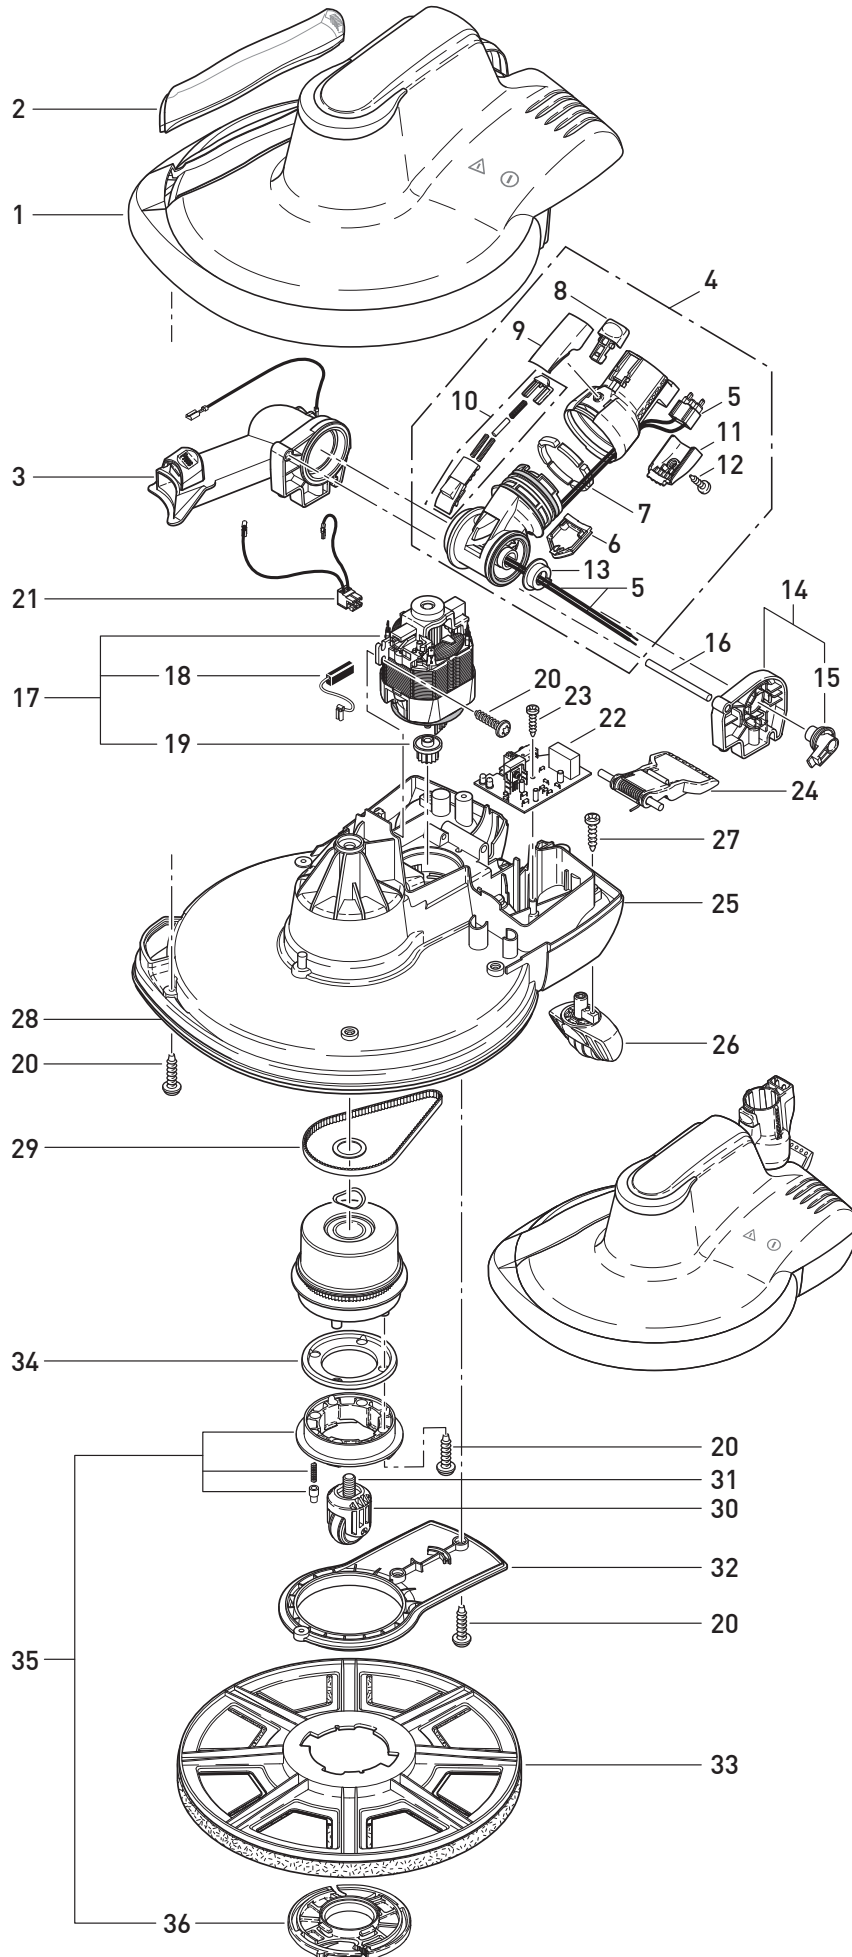

This information is intended for Europe (230V/240 V) only and does not apply to North America!

SEBO DISCO CLASSIC

Pos.	Part No.	Description
1	3204heSE	Power head cover
2	3205 tg	Suction duct access cover
3	3258 SR	Swivel neck support
4	3226 SR	Turning swivel neck
5	0876 ER	Wiring for swivel neck
6	2947 SR	Cover
7	2950 ER	Bearing segments
8	1737 SR	Release button
9	2952 sr	Button cover
10	2945 SR	Swivel neck slide
11	2951 SR	Socket cover
12	01027 ER	Screw F3,9x9,5
13	2954	Swivel neck bearing
14	3257 ER	Swivel neck support l.h.
15	3238	Switch lever
16	2938 ER	Axle
17	3251 ER	Motor 230-240 V cpl.
18	05141 S	Pair of carbon brushes
19	3222	Motor pulley
20	01016 ER	Screw 4 x16
21	3245	Internal cable
22	3241 ER	Printed circuit board
23	01029 ER	Screw 2,9 x13
24	2937 OR	Foot pedal
25	3201 sr	Chassis
26	3254 SR	Rear castor
27	0102 ER	Screw 3,9 x13
28	3268 ER	Sealing strip
29	3221	Drive belt
30	3220 ER	Centre castor
31	01033 ER	Screw 10 x 25
32	3202 sr	Belt drive cover
33	3230ER00	SEBO Floor Pad blue
33	3230ER30	SEBO Floor Pad green
33	3286ER40	SEBO Floor Pads yellow and red
34	3219	Seal
35	3281 ER	Pad retainer cpl. with Quick-release disc
36	3280	Quick-release disc