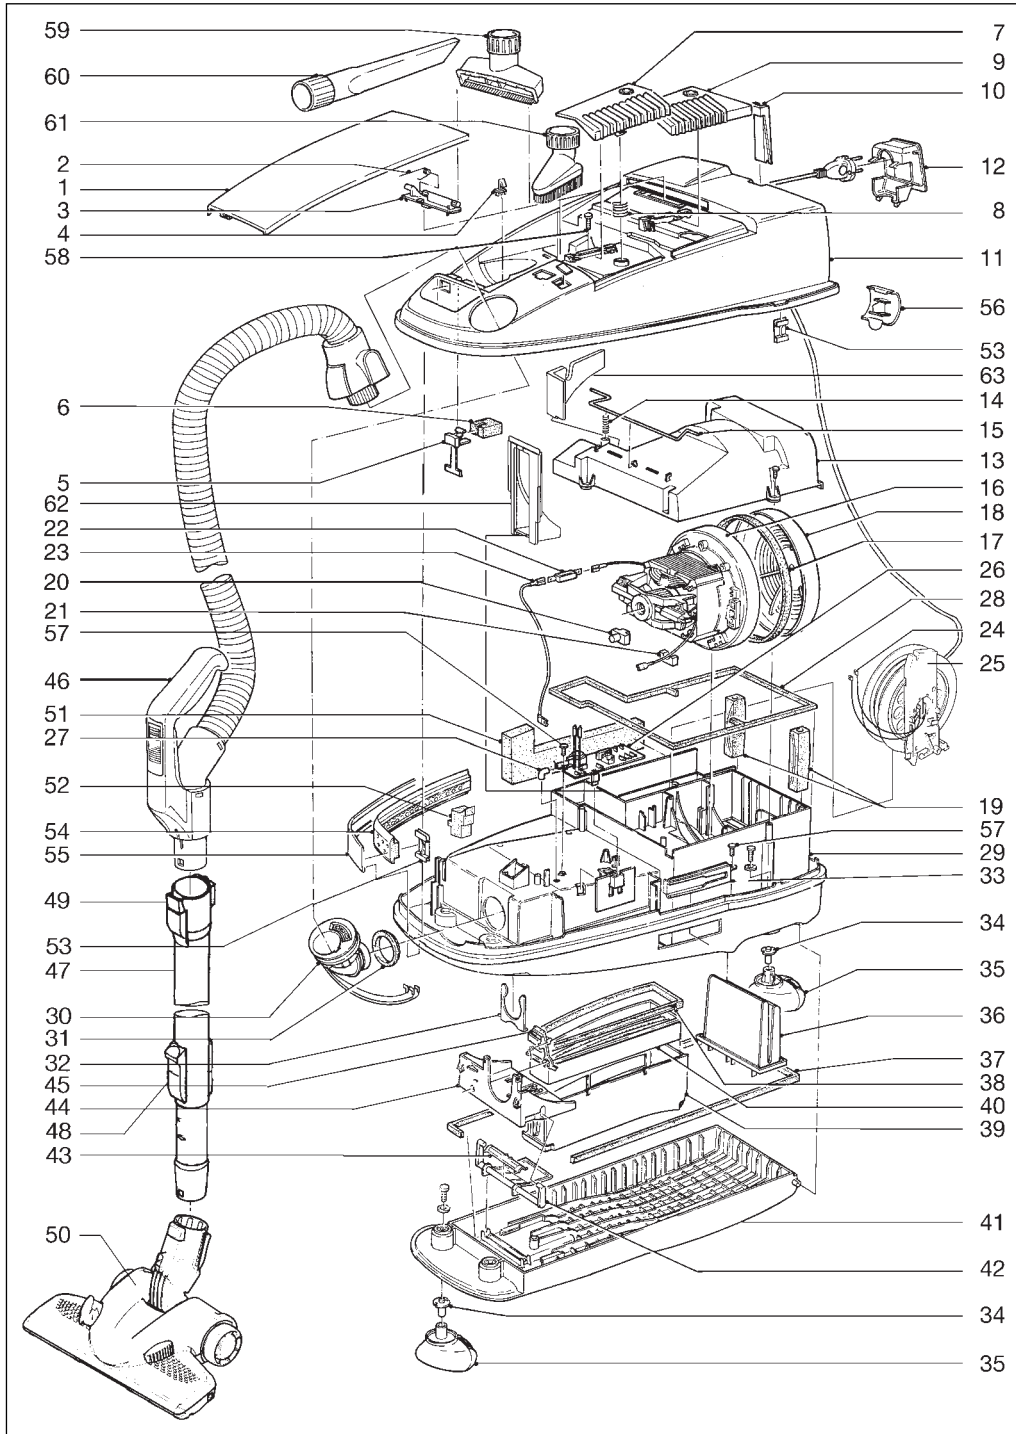

Diese Informationen sind nur für Europa (230 V / 240V) bestimmt und gelten nicht für Nordamerika !
This information intended only for Europe (230 V / 240 V) and does not apply to North America !

SEBO AIRBELT C3.1 MOONLIGHT D-BLAU / DARK BLUE

Pos.	Teile-Nr.	Benennung
1	6438 SE	Zubehördeckel
2	6045	Schenkelfeder
3	6168 dg	Lagerbock, Zubehördeckel
4	6117 ER	Clip, Zubehör
5	6083 dg	Druckknopf/Zubehördeckel
6	6128	Dichtung, Zubehörraum
7	6005 db	Einschalttaste, vormontiert, (incl. Pos. 8)
8	6143	Druckfeder
9	6006 db	Kabeleinzugtaste
10	6008 dg	Parkhilfe
11	6397 db	Gehäuse-Oberteil
12	6007 DG	Leitungseinführung
13	6192	Motorabdeckung
14	6023	Druckfeder für Stange
15	6022	Stange
16	6166	Gebläsemotor 230V/1200W
17	05101 S	Kohlebürsten Set
18	6306	Gebläsedichtring
19	6196	Motorplatte
20	6188 ER	Motorpuffer für Gebläsemotor (2 Stück)
21	6173	Motorpuffer, vorn
22	6189	Motorpuffer, Verdrehsicherung
23	05094	Temperaturwächter
24	6072 UL	Verbindungsleitung
25	6291	Litzensatz
26	6367 EU	Kabelaufroller mit K-Stecker
27	6367 CH	Kabelaufroller mit CH-Stecker
28	6408 ER	Leiterplatte, Steuerung C3.1 (230V)
29	6088	Anschlußkrümmer
30	6186	Dichtung, Motorraum
31	6197 db	Gehäuse-Unterteil, vormontiert
32	6318 UL	Krümmer, vormontiert
33	6014	Krümmerdichtung
34	6042 ws	Federspanne
35	6009 dg	Tragehilfe
36	6027 ER	Lagerbolzen für Rolle, kpl.
37	6095 dg	Rolle, kpl.
38	6191 ER	Hospital-Grade-Mikrofilter
39	6187	Dichtung, Filterdeckel
40	6034	Dichtung, Mikrofilter
41	6003 db	Mikrofiltereinsatz, kpl.
42	6033 ER	Ausblas-Mikrofilter
43	6108 ER	Aktivkohlefilter
44	6093 db	Filterdeckel, kpl.
45	6036 DG	Schließhebel mit Dichtung
46	6039	Lagerdeckel
47	6094	Filterhalter, kpl. (incl. Pos. 45)
48	6170 ER	Sperrhebel mit Feder
49	6349 SE	Griff mit Schlauch C3.1, kpl.
50	6271 dg	Teleskopsaugohr
51	6421 dg	Schiebeknopf, kpl.
52	6420 dg	Raste, kpl.
53	7260 DG	Sebo Kombidüse
54	6120/3	Dichtung/Motorabdeckung
55	6213	Dichtung
56	6086 ER	Clip, Gehäuseverbinder (3 Stück)
57	6046 UL	Schaumbandage
58	6047 ER04	Air belt
59	6048 dg	Clip, air belt
60	0102 ER	Linsenblechschraube F 3,9 x 13
61	0199 ER	Linsenschraube M4 x 12 torx
62	1491 dg	Polsterdüse
63	1092 dg	Fugendüse
64	1329 dg	Staubpinsel
65	6078 dg	Kabeleinführhilfe
66	6024 dg	Kabelführung

Pos.	Product-Code	Description
1	6438 SE	Attachment cover
2	6045	Spring
3	6168 dg	Bearing block / hinge
4	6117 ER	Attachment clip / set of 3
5	6083 dg	Release button
6	6128	Foam seal
7	6005 db	On/off pedal (incl. Pos. 8)
8	6143	Spring
9	6006 db	Cable rewind pedal
10	6008 dg	Parking holder - rear
11	6397 db	Top casing C3.1
12	6007 DG	Plug surround
13	6192	Motor cover
14	6023	Spring
15	6022	Rod
16	6165	Vacuum motor 120 V/1000 W
17	6166	Vacuum motor 230 V/1200 W
18	6167	Vacuum motor 240 V/1200 W
19	05101 S	Carbon brush vac motor-set
20	6306	Seal, motor cover
21	6196	Motor cover
22	6188 ER	Rubber mounting (2 pcs.)
23	6173	Engine mounting
24	6189	Engine mounting
25	05094	Thermal cut out
26	6072 UL	Internal cable