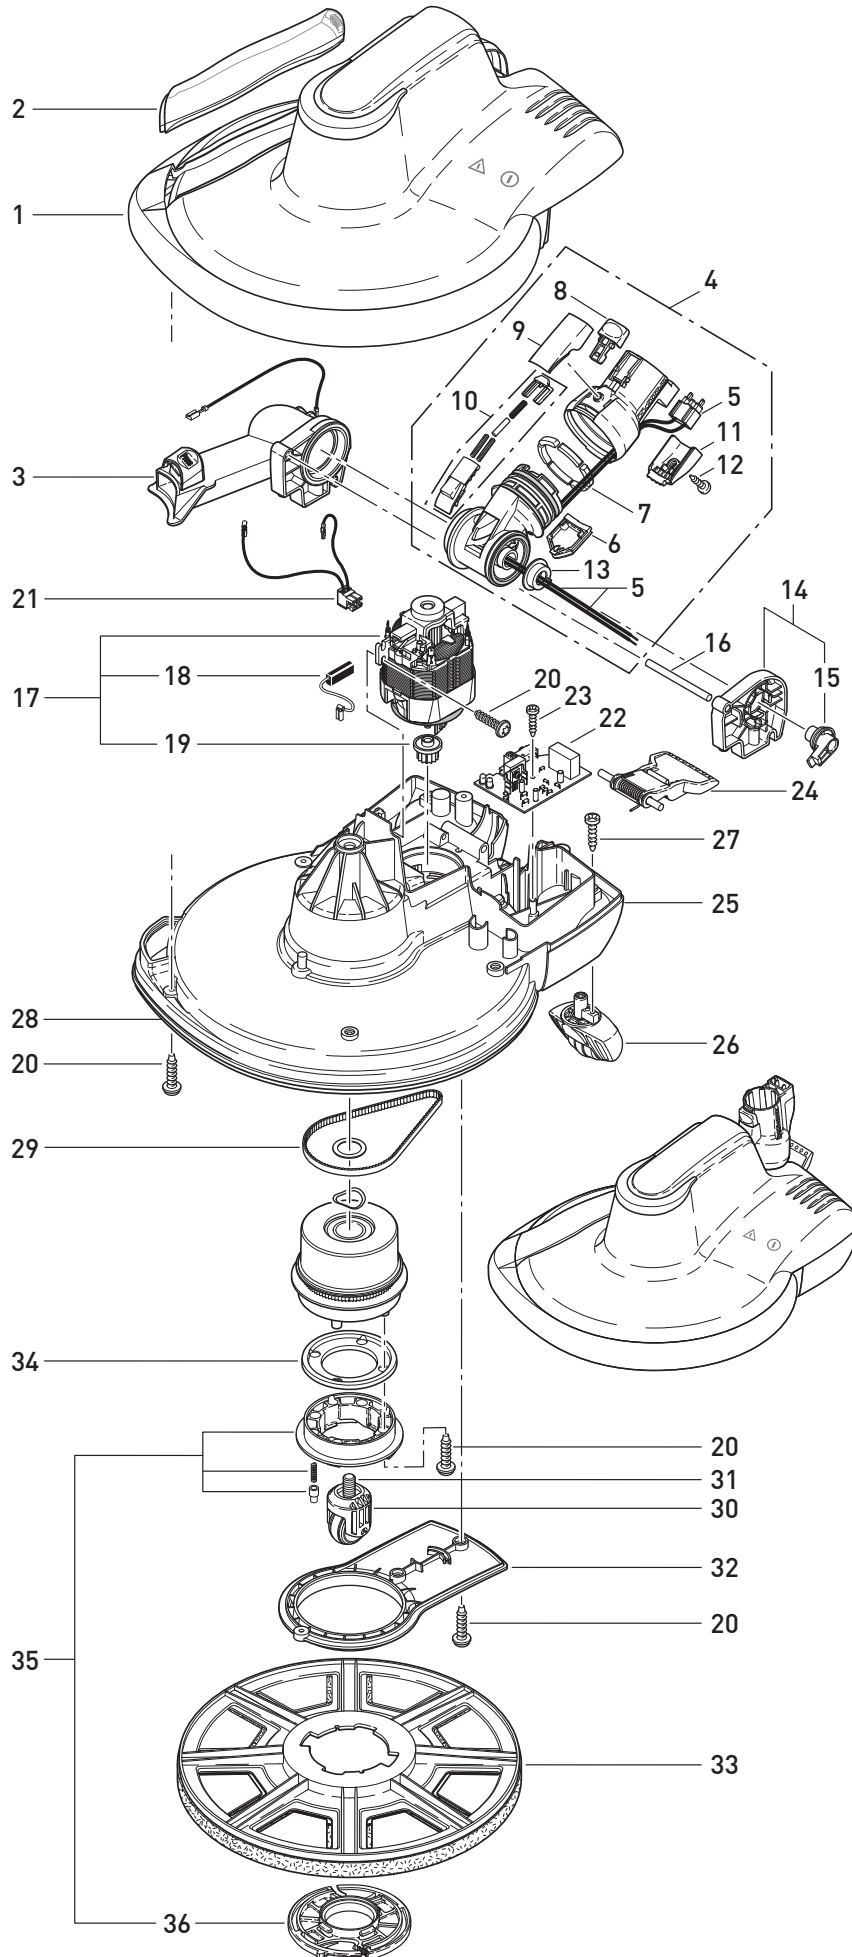

This information is intended for Europe (230V/240 V) only and does not apply to North America!

MADE IN GERMANY

SEBO DISCO FUN

Pos.	Part No.	Description
1	3204voSE	Power head cover
2	3205 tg	Suction duct access cover
3	3258 DG	Swivel neck support
4	3226 DG	Turning swivel neck
5	0876 ER	Wiring for swivel neck
6	2947 DG	Cover
7	2950 ER	Bearing segments
8	1737 DG	Release button
9	2952 dg	Button cover
10	2945 DG	Swivel neck slide
11	2951 DG	Socket cover
12	01027 ER	Screw F3,9x9,5
13	2954	Swivel neck bearing
14	3257 ER	Swivel neck support l.h.
15	3238	Switch lever
16	2938 ER	Axle
17	3251 ER	Motor 230-240 V cpl.
18	05141 S	Pair of carbon brushes
19	3222	Motor pulley
20	01016 ER	Screw 4 x16
21	3245	Internal cable
22	3241 ER	Printed circuit board
23	01029 ER	Screw 2,9 x13
24	2937 OR	Foot pedal
25	3201 dg	Chassis
26	3254 DG	Rear castor
27	0102 ER	Screw 3,9 x13
28	3268 ER	Sealing strip
29	3221	Drive belt
30	3220 ER	Centre castor
31	01033 ER	Screw 10 x 25
32	3202 dg	Belt drive cover
33	3230ER00	SEBO Floor Pad blue
33	3230ER30	SEBO Floor Pad green
33	3286ER40	SEBO Floor Pads yellow and red
34	3219	Seal
35	3281 ER	Pad retainer cpl. with Quick-release disc
36	3280	Quick-release disc