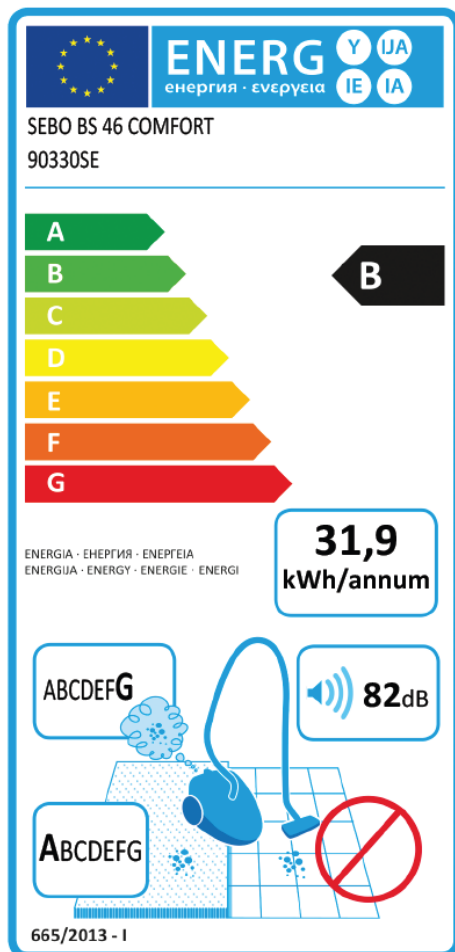

Product fiche subject to the EU regulation no. 665/2013 & 666/2013

Supplier's name or trade mark: SEBO
Supplier's model identifier: SEBO BS 46 COMFORT, 90330SE
Energy efficiency class: B
Annual energy consumption in kWh/year: 31,9. Indicative annual energy consumption (kWh per year), based on 50 cleaning tasks. Actual annual energy consumption will depend on how the appliance is used.
Carpet cleaning performance class: A. Not suitable for use on hard floors with the delivered nozzle.
Dust re-emission class: G
Sound power level: 82 dB
Rated input power: 1200 W