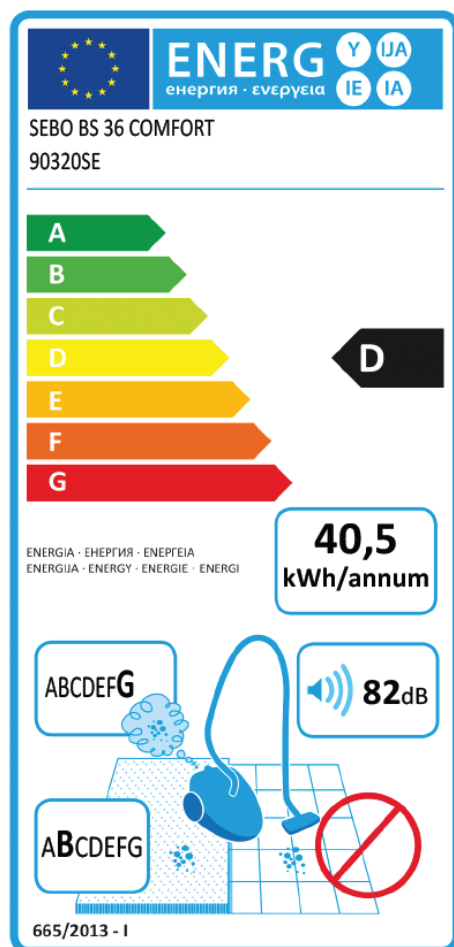

Product fiche subject to the EU regulation no. 665/2013 & 666/2013

Supplier's name or trade mark: SEBO
Supplier's model identifier: SEBO BS 36 COMFORT, 90320SE
Energy efficiency class: D
Annual energy consumption in kWh/year: 40,5. Indicative annual energy consumption (kWh per year), based on 50 cleaning tasks. Actual annual energy consumption will depend on how the appliance is used.
Carpet cleaning performance class: B. Not suitable for use on hard floors with the delivered nozzle.
Dust re-emission class: G
Sound power level: 82 dB
Rated input power: 1175 W