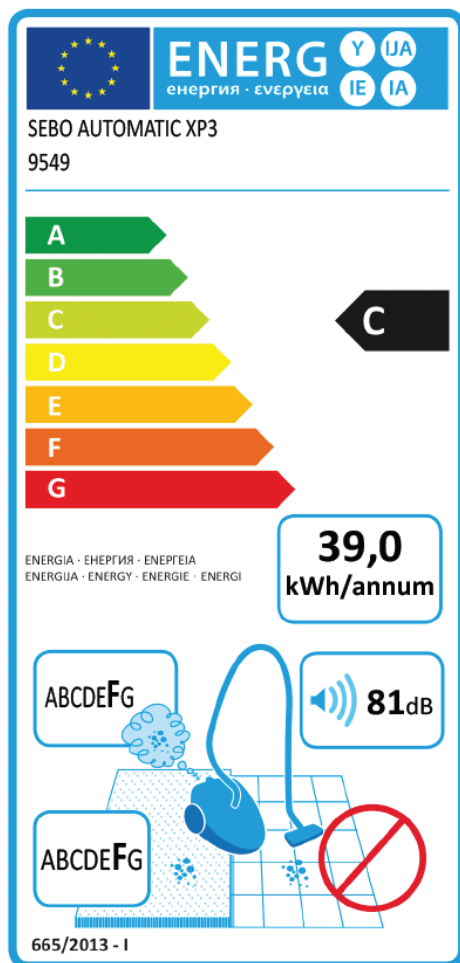

Product fiche subject to the EU regulation no. 665/2013 & 666/2013

Supplier's name or trade mark: SEBO
Supplier's model identifier: SEBO AUTOMATIC XP3, 9549
Energy efficiency class: C
Annual energy consumption in kWh/year: 39,2. Indicative annual energy consumption (kWh per year), based on 50 cleaning tasks. Actual annual energy consumption will depend on how the appliance is used.
Carpet cleaning performance class: F. Not suitable for use on hard floors with the delivered nozzle.
Dust re-emission class: F
Sound power level: 81 dB
Rated input power: 1100W