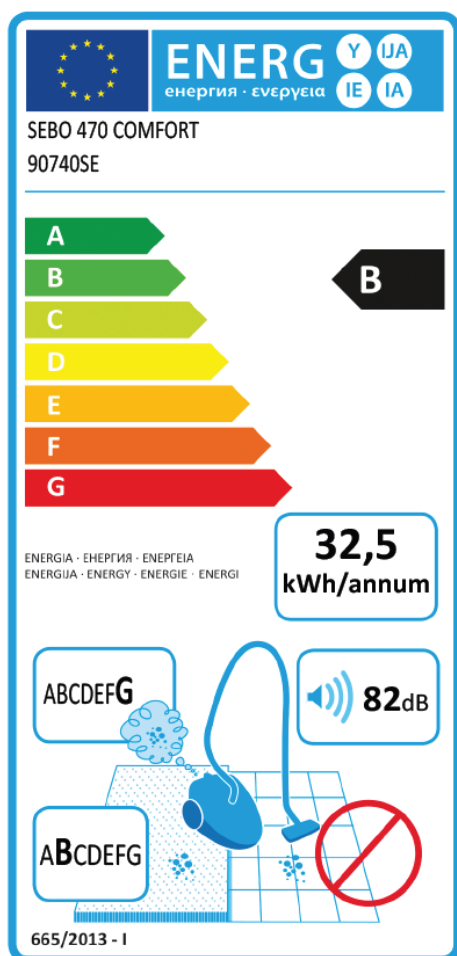

Product fiche subject to the EU regulation no. 665/2013 & 666/2013

Supplier's name or trade mark: SEBO
Supplier's model identifier: SEBO 470 COMFORT, 90740SE
Energy efficiency class: B
Annual energy consumption in kWh/year: 32,5. Indicative annual energy consumption (kWh per year), based on 50 cleaning tasks. Actual annual energy consumption will depend on how the appliance is used.
Carpet cleaning performance class: B. Not suitable for use on hard floors with the delivered nozzle.
Dust re-emission class: G
Sound power level: 82 dB
Rated input power: 1200 W