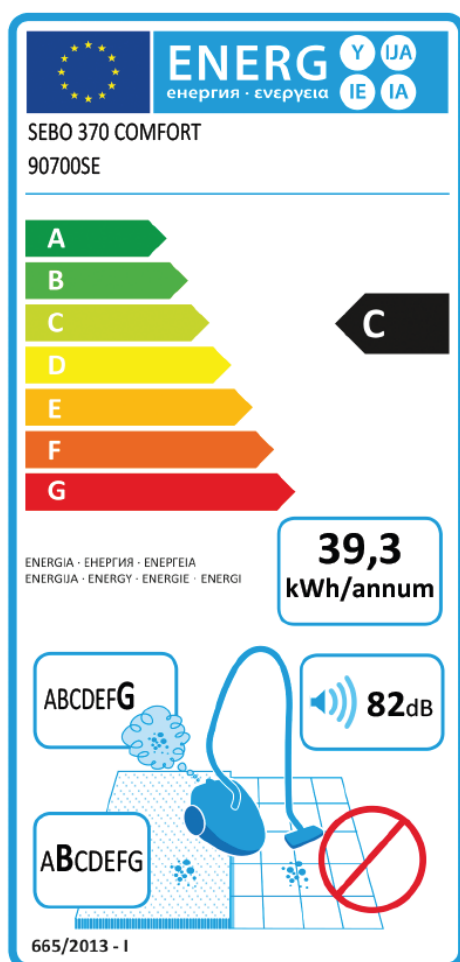

Product fiche subject to the EU regulation no. 665/2013 & 666/2013

Supplier's name or trade mark: SEBO
Supplier's model identifier: SEBO 370 COMFORT, 90700SE
Energy efficiency class: C
Annual energy consumption in kWh/year: 39,2. Indicative annual energy consumption (kWh per year), based on 50 cleaning tasks. Actual annual energy consumption will depend on how the appliance is used.
Carpet cleaning performance class: B. Not suitable for use on hard floors with the delivered nozzle.
Dust re-emission class: G
Sound power level: 82 dB
Rated input power: 1175 W