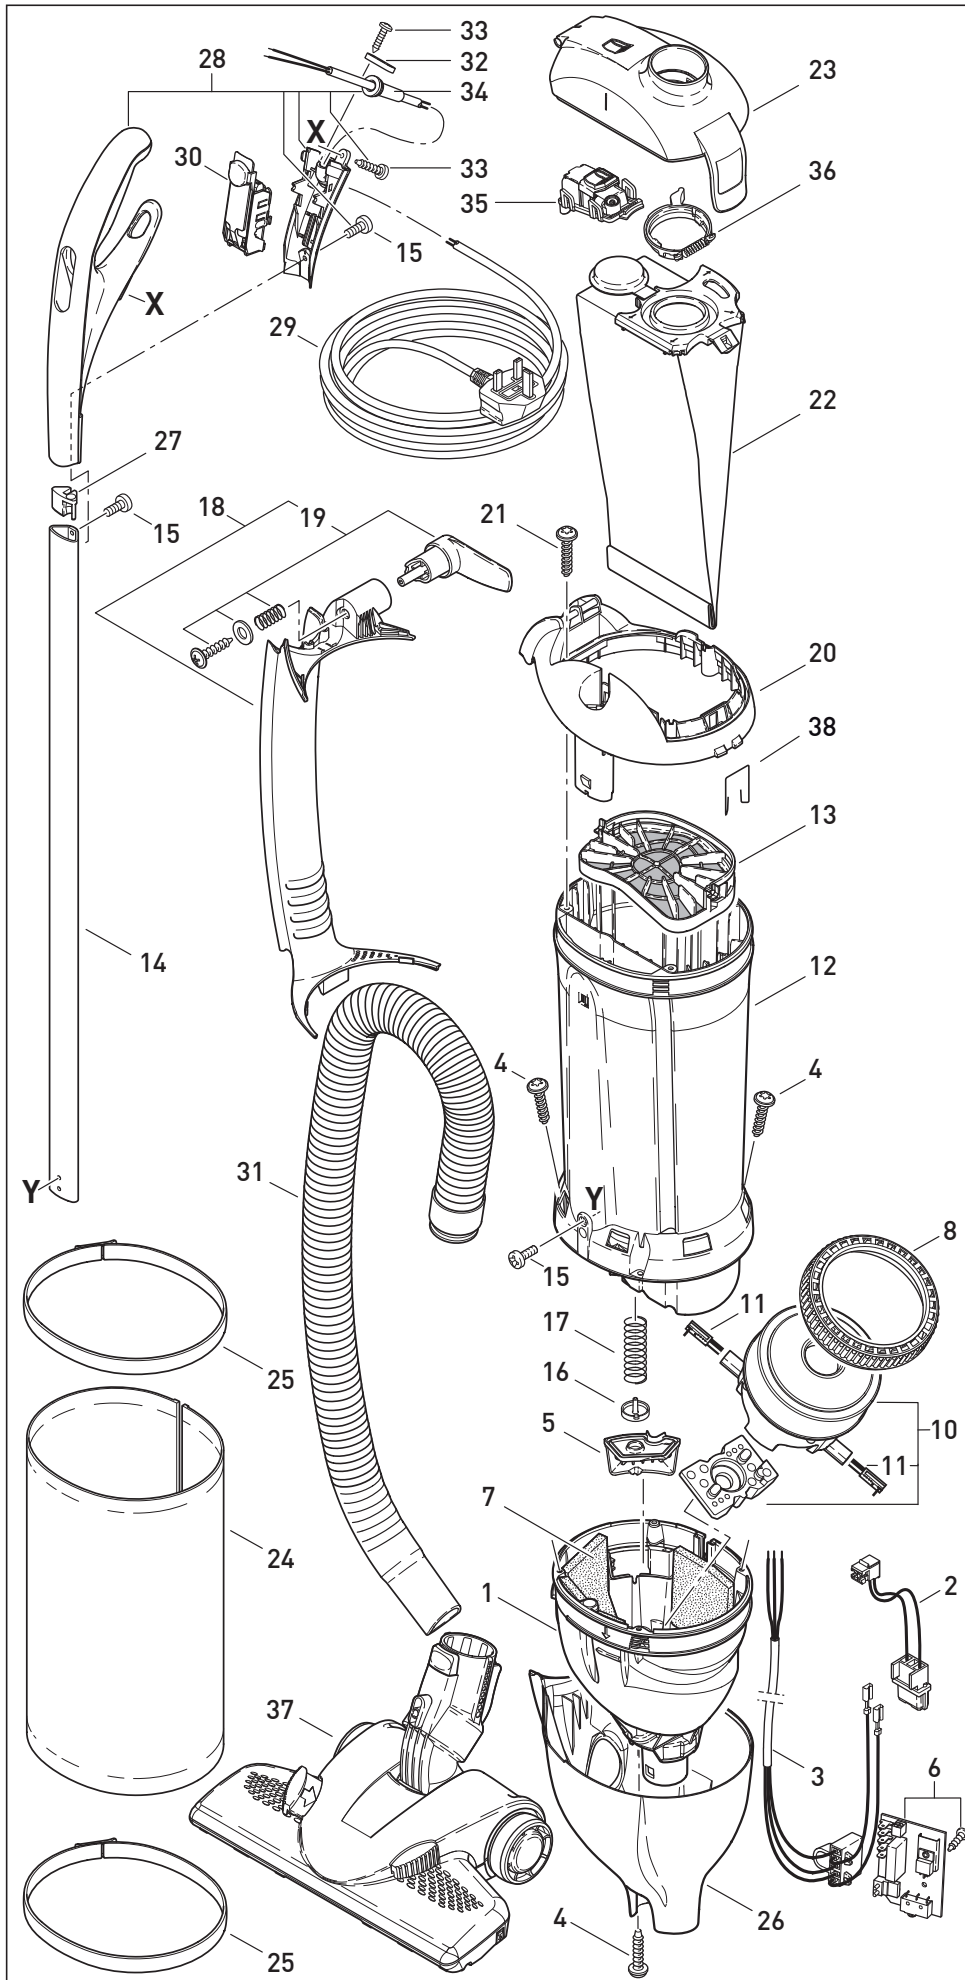

This information intended only for Europe (230 V / 240 V) and does not apply to North America !

SPARE PARTS LIST

MADE IN GERMANY

SEBO DART 4

Pos.	Product-Code	Description
1	7002 DG	Air duct
2	7064	Internal wiring ET
3	7088	Internal cable, compl.
4	01016 ER	Screw STS 4x16-T20
5	7056 dg	Valve cover
6	7106 ER	Printed circuit board 230-240V
7	7098	Sound insulation
8	1047	VAC motor seal
10	7043 ER	VAC motor 230-240V
11	05143 S	Pair of carbon brushes
12	7143 ER	Dust bag housing
13	7012	Motor filter
14	7080 ER	Handle tube
15	0127 ER	Screw M 4x10K
16	7025	Valve disc
17	7028	Valve spring
18	7090 dg	Hose duct, compl.
19	7027 DG	Cable hook
20	7092 hg	Cover, Dust bag housing
21	01017 ER	Screw STS 4x20-T20
22	7029	Dust bag
23	7091 hg	Filter cover
24	7015 ER02	Exhaust filter
25	7017 dg	Exhaust filter clamp
26	7169 SE	Lower housing
27	7076 hg	Tube plug
28	7164 HG	Handle grip, compl.
29	7129 dg	Cable with GB-plug
30	7038 HG	Switch assembly compl.
31	7050 sb	Hose, compl.
32	1030 UL	Cable clamp
33	0103 ER	Screw C 3,9x16
34	1035 dg	Cable grommet
35	7094 ER	Filterindicator, compl.
36	7018 OR	Retaining ring compl.
37	7268 dg	SEBO Combination nozzle compl.
	7248 ER	Brush strips-set for SEBO Combination nozzle
38	7024	Spring